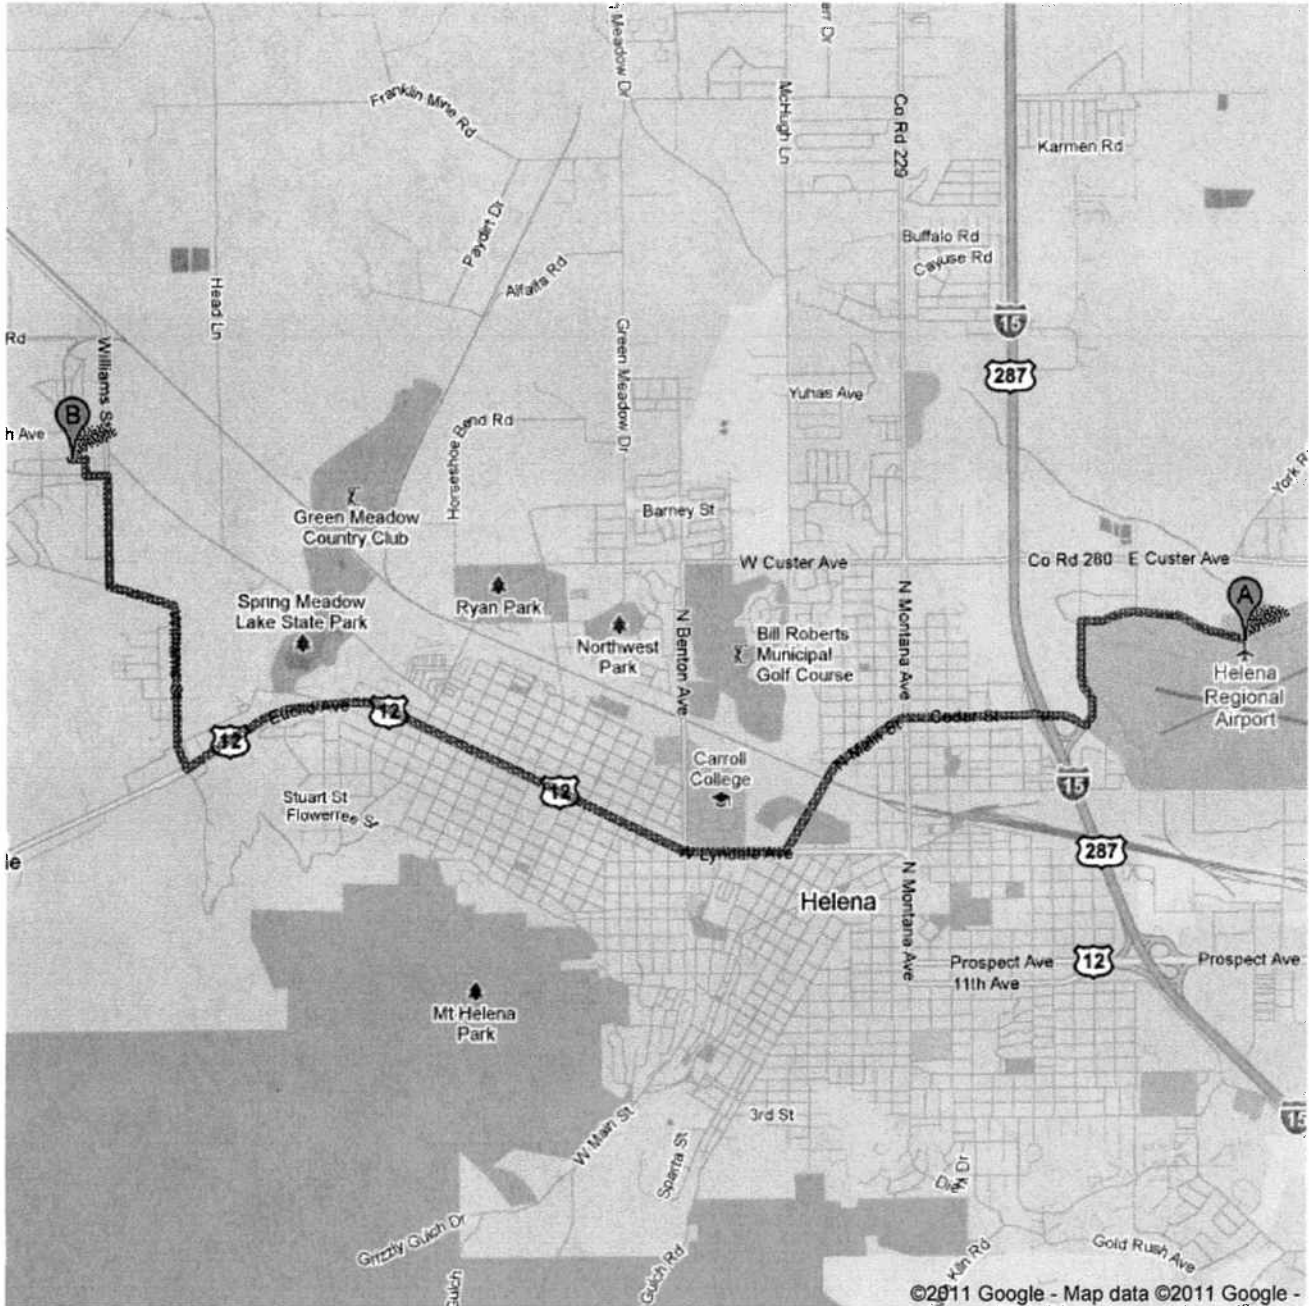

Directions to Fort Harrison Post Office
Fort Harrison, Helena, MT 59602 - (406) 443-0837
7.4 mi – about 15 mins

Save trees. Go green!
 Download Google Maps on your phone at google.com/gmm

©2011 Google - Map data ©2011 Google -

A Helena Regional Airport
 2850 Skyway Drive, Helena, MT 59602-1228 - (406) 442-2821

- | | | |
|---|---|---------------------------|
| | 1. Head west on Skyway Dr toward Kelleher Dr
About 2 mins | go 0.7 mi
total 0.7 mi |
|  | 2. Turn left at Washington St
About 1 min | go 0.5 mi
total 1.2 mi |
|  | 3. Take the 1st right onto Cedar St
About 2 mins | go 0.8 mi
total 2.0 mi |
| | 4. Continue onto N Last Chance Gulch St/N Main St
About 1 min | go 0.8 mi
total 2.8 mi |
|  | 5. Turn right at W Lyndale Ave
About 1 min | go 0.4 mi
total 3.3 mi |
|  | 6. Continue onto US-12 W/Euclid Ave
About 3 mins | go 2.4 mi
total 5.7 mi |
|  | 7. Turn right at Williams St
About 2 mins | go 1.0 mi
total 6.7 mi |
|  | 8. Turn right to stay on Williams St
About 1 min | go 0.5 mi
total 7.2 mi |
|  | 9. Take the 3rd left onto Mt Defensa Ave/South Ave | go 492 ft
total 7.3 mi |
|  | 10. Take the 1st right onto East Ave/Mt Majo St | go 394 ft
total 7.3 mi |
|  | 11. Take the 1st left onto Central Ave/Frederick Dr
Destination will be on the right | go 351 ft
total 7.4 mi |

Map data ©2011 Google

Directions weren't right? Please find your route on maps.google.com and click "Report a problem" at the bottom left.